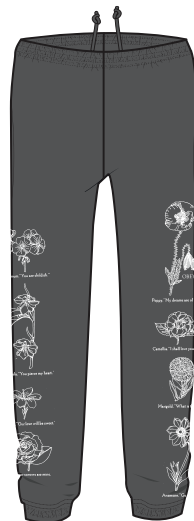

FLOWER PACKET

\$47.50 / \$95

217532001

DESCRIPTION: BOX FIT RELAXED CREW

CONTENT: 80% COTTON 20% POLY

BLACK, DEEP NAVY

XS S M L XL

BLACK

DEEP NAVY

D1 - HOOK-UP SETS

OBEY FLOWER PACKET

\$50 / \$100

247552016

DESCRIPTION: BOX FIT RELAXED SWEATPANT

CONTENT: 80% COTTON 20% POLY

BLACK, DEEP NAVY

XS S M L XL

BLACK

DEEP NAVY

D1 - HOOK-UP SETS