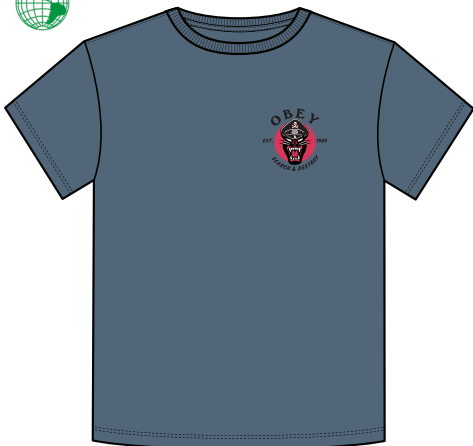

OBEY BATTLE PANTHER

\$28 / \$56

263501861

DESCRIPTION: ORGANIC LIGHTWEIGHT T-SHIRT

CONTENT: 100% ORGANIC COTTON

VINTAGE BLUE, BLACK, WHITE

XS S M L XL

VINTAGE BLUE

BLACK

WHITE

D1 - ORGANIC VINTAGE TEE

OBEY RAISE THE LEVEL

\$28 / \$56

26350201

DESCRIPTION: ORGANIC LIGHTWEIGHT T-SHIRT

CONTENT: 100% ORGANIC COTTON